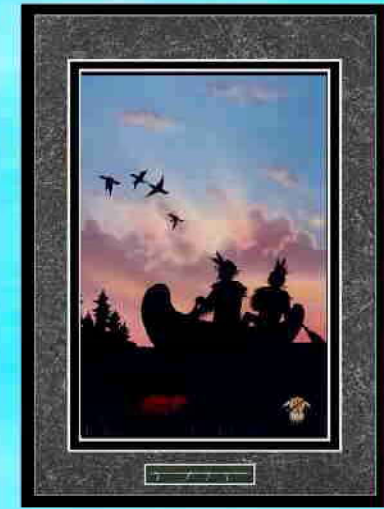

“GREAT ISLAND”

**11" x 14" Black or Barn Wood Frame,
with 6" x 9" Print & Black Matt.**

**Price \$ 55.00
Shipping \$ 15.00**

**18" x 24" Black or Barn Wood Frame,
with 12 3/4" x 18 3/4" print & Black Matt.**

**Price \$135.00
Shipping \$ 25.00**

**18" x 24" Black or Barn Wood Frame,
with 12 3/4" x 18 3/4" Print, Double
Matt & Miniature Cultural Item.**

**Price \$155.00
Shipping \$ 25.00**