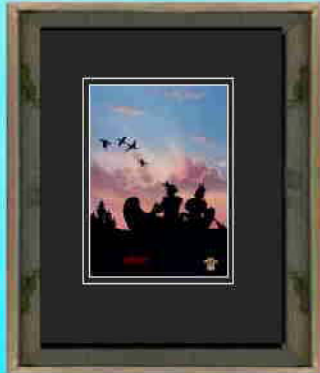

“GREAT ISLAND”

**11" x 14" Black or Barn Wood Frame,
with 6" x 9" Print & Black Matt.**

**Price \$ 55.00
Shipping \$ 15.00**

**18" x 24" Black or Barn Wood Frame,
with 12 3/4" x 18 3/4" print & Black Matt.**

**Price \$135.00
Shipping \$ 25.00**

**18" x 24" Black or Barn Wood Frame,
with 12 3/4" x 18 3/4" Print, Double
Matt & Miniature Cultural Item.**

**Price \$155.00
Shipping \$ 25.00**