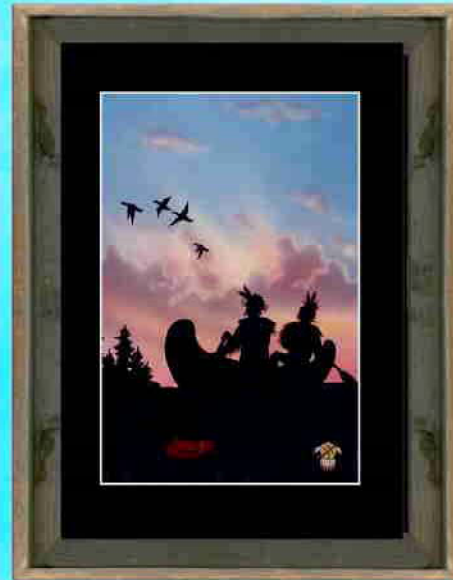

“GREAT ISLAND”

**11" x 14" Black or Barn Wood Frame,
with 6" x 9" Print & Black Matt.**

**Price \$ 55.00
Shipping \$ 15.00**

**18" x 24" Black or Barn Wood Frame,
with 12 3/4" x 18 3/4" print & Black Matt.**

**Price \$135.00
Shipping \$ 25.00**

**18" x 24" Black or Barn Wood Frame,
with 12 3/4" x 18 3/4" Print, Double
Matt & Miniature Cultural Item.**

**Price \$155.00
Shipping \$ 25.00**